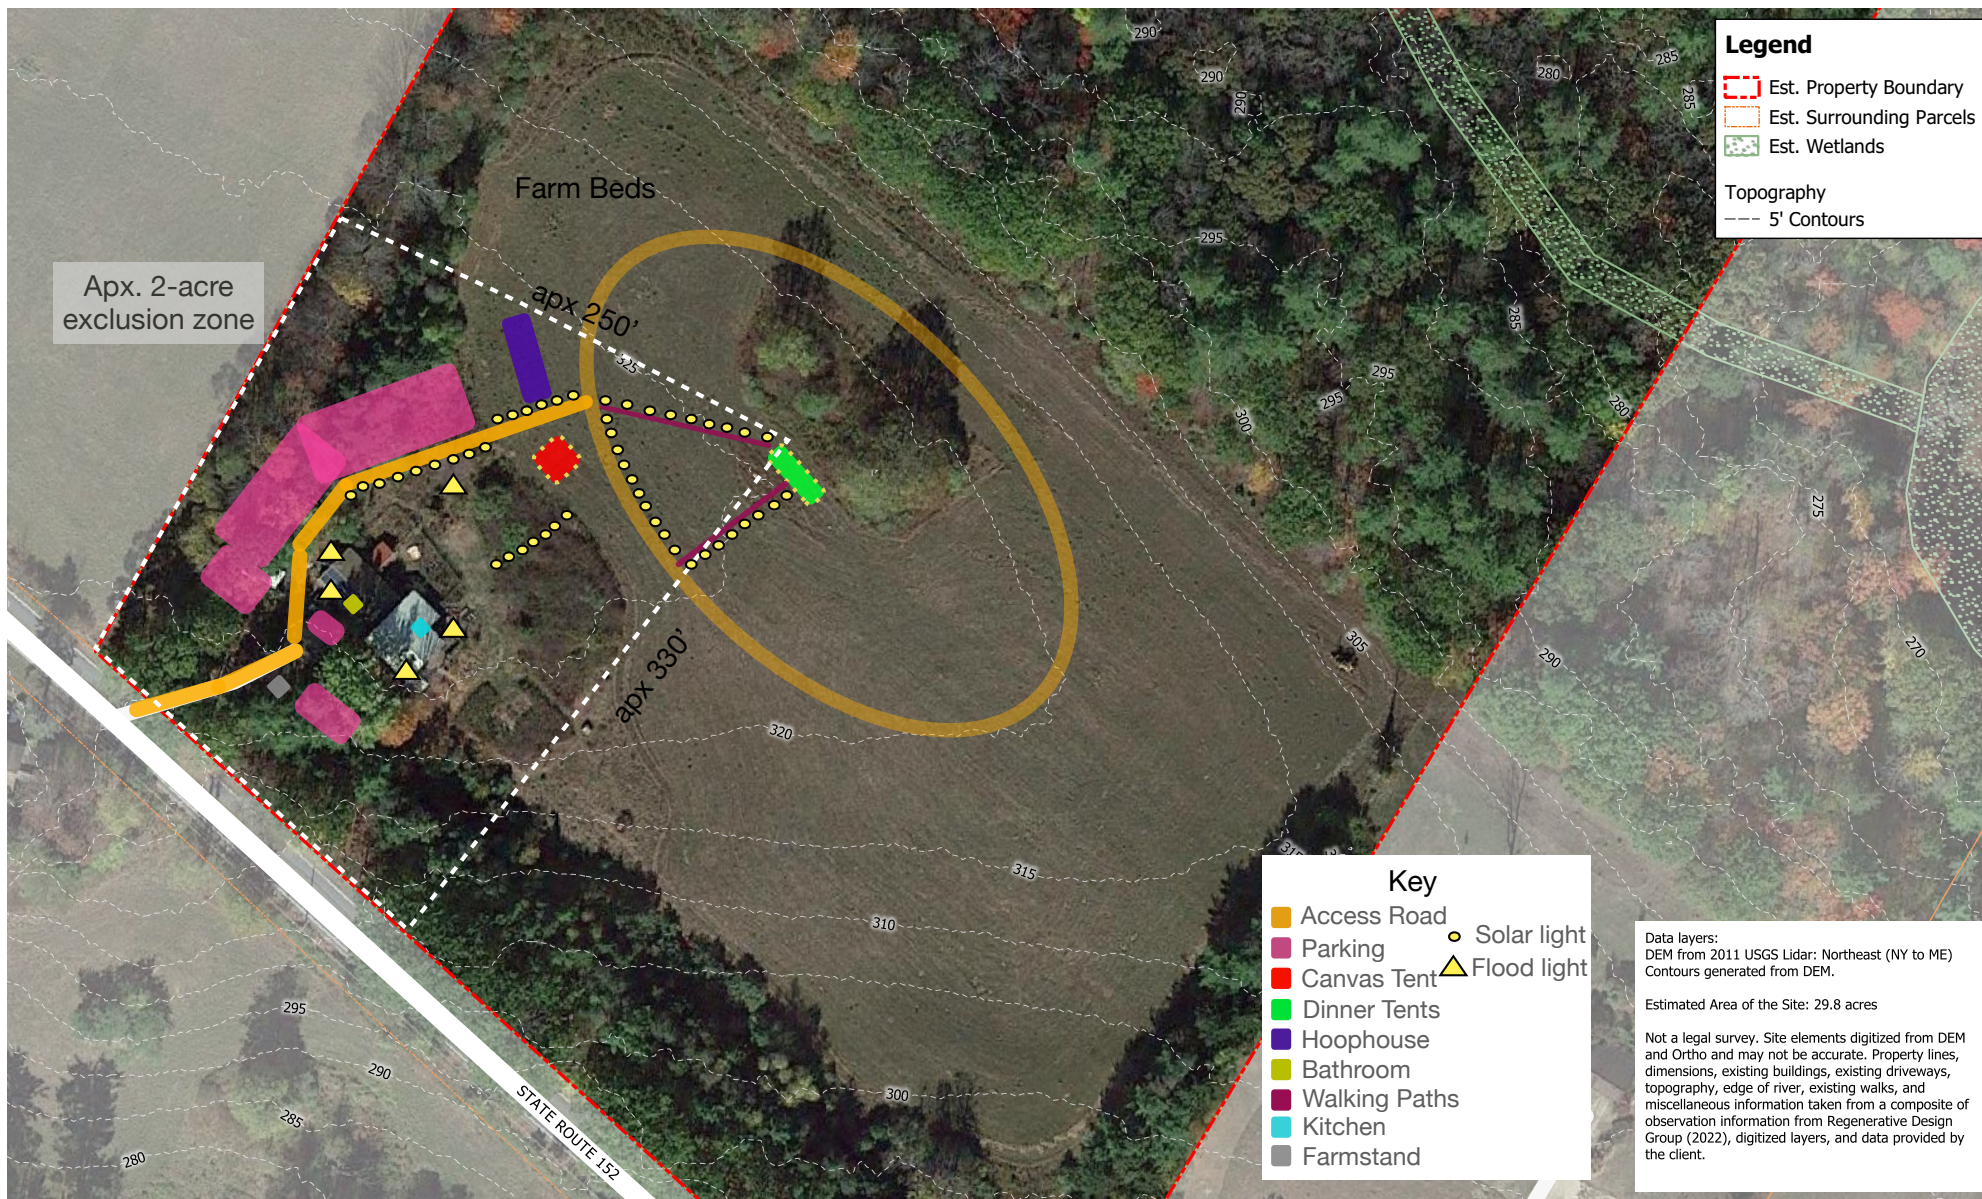

# Dandelion Forest Farm Site Plan

Output time: 2022-04-04T16:34:37.805

Dandelion Forest Farm  
311 Stage Road  
Nottingham, NH

AOI: Field